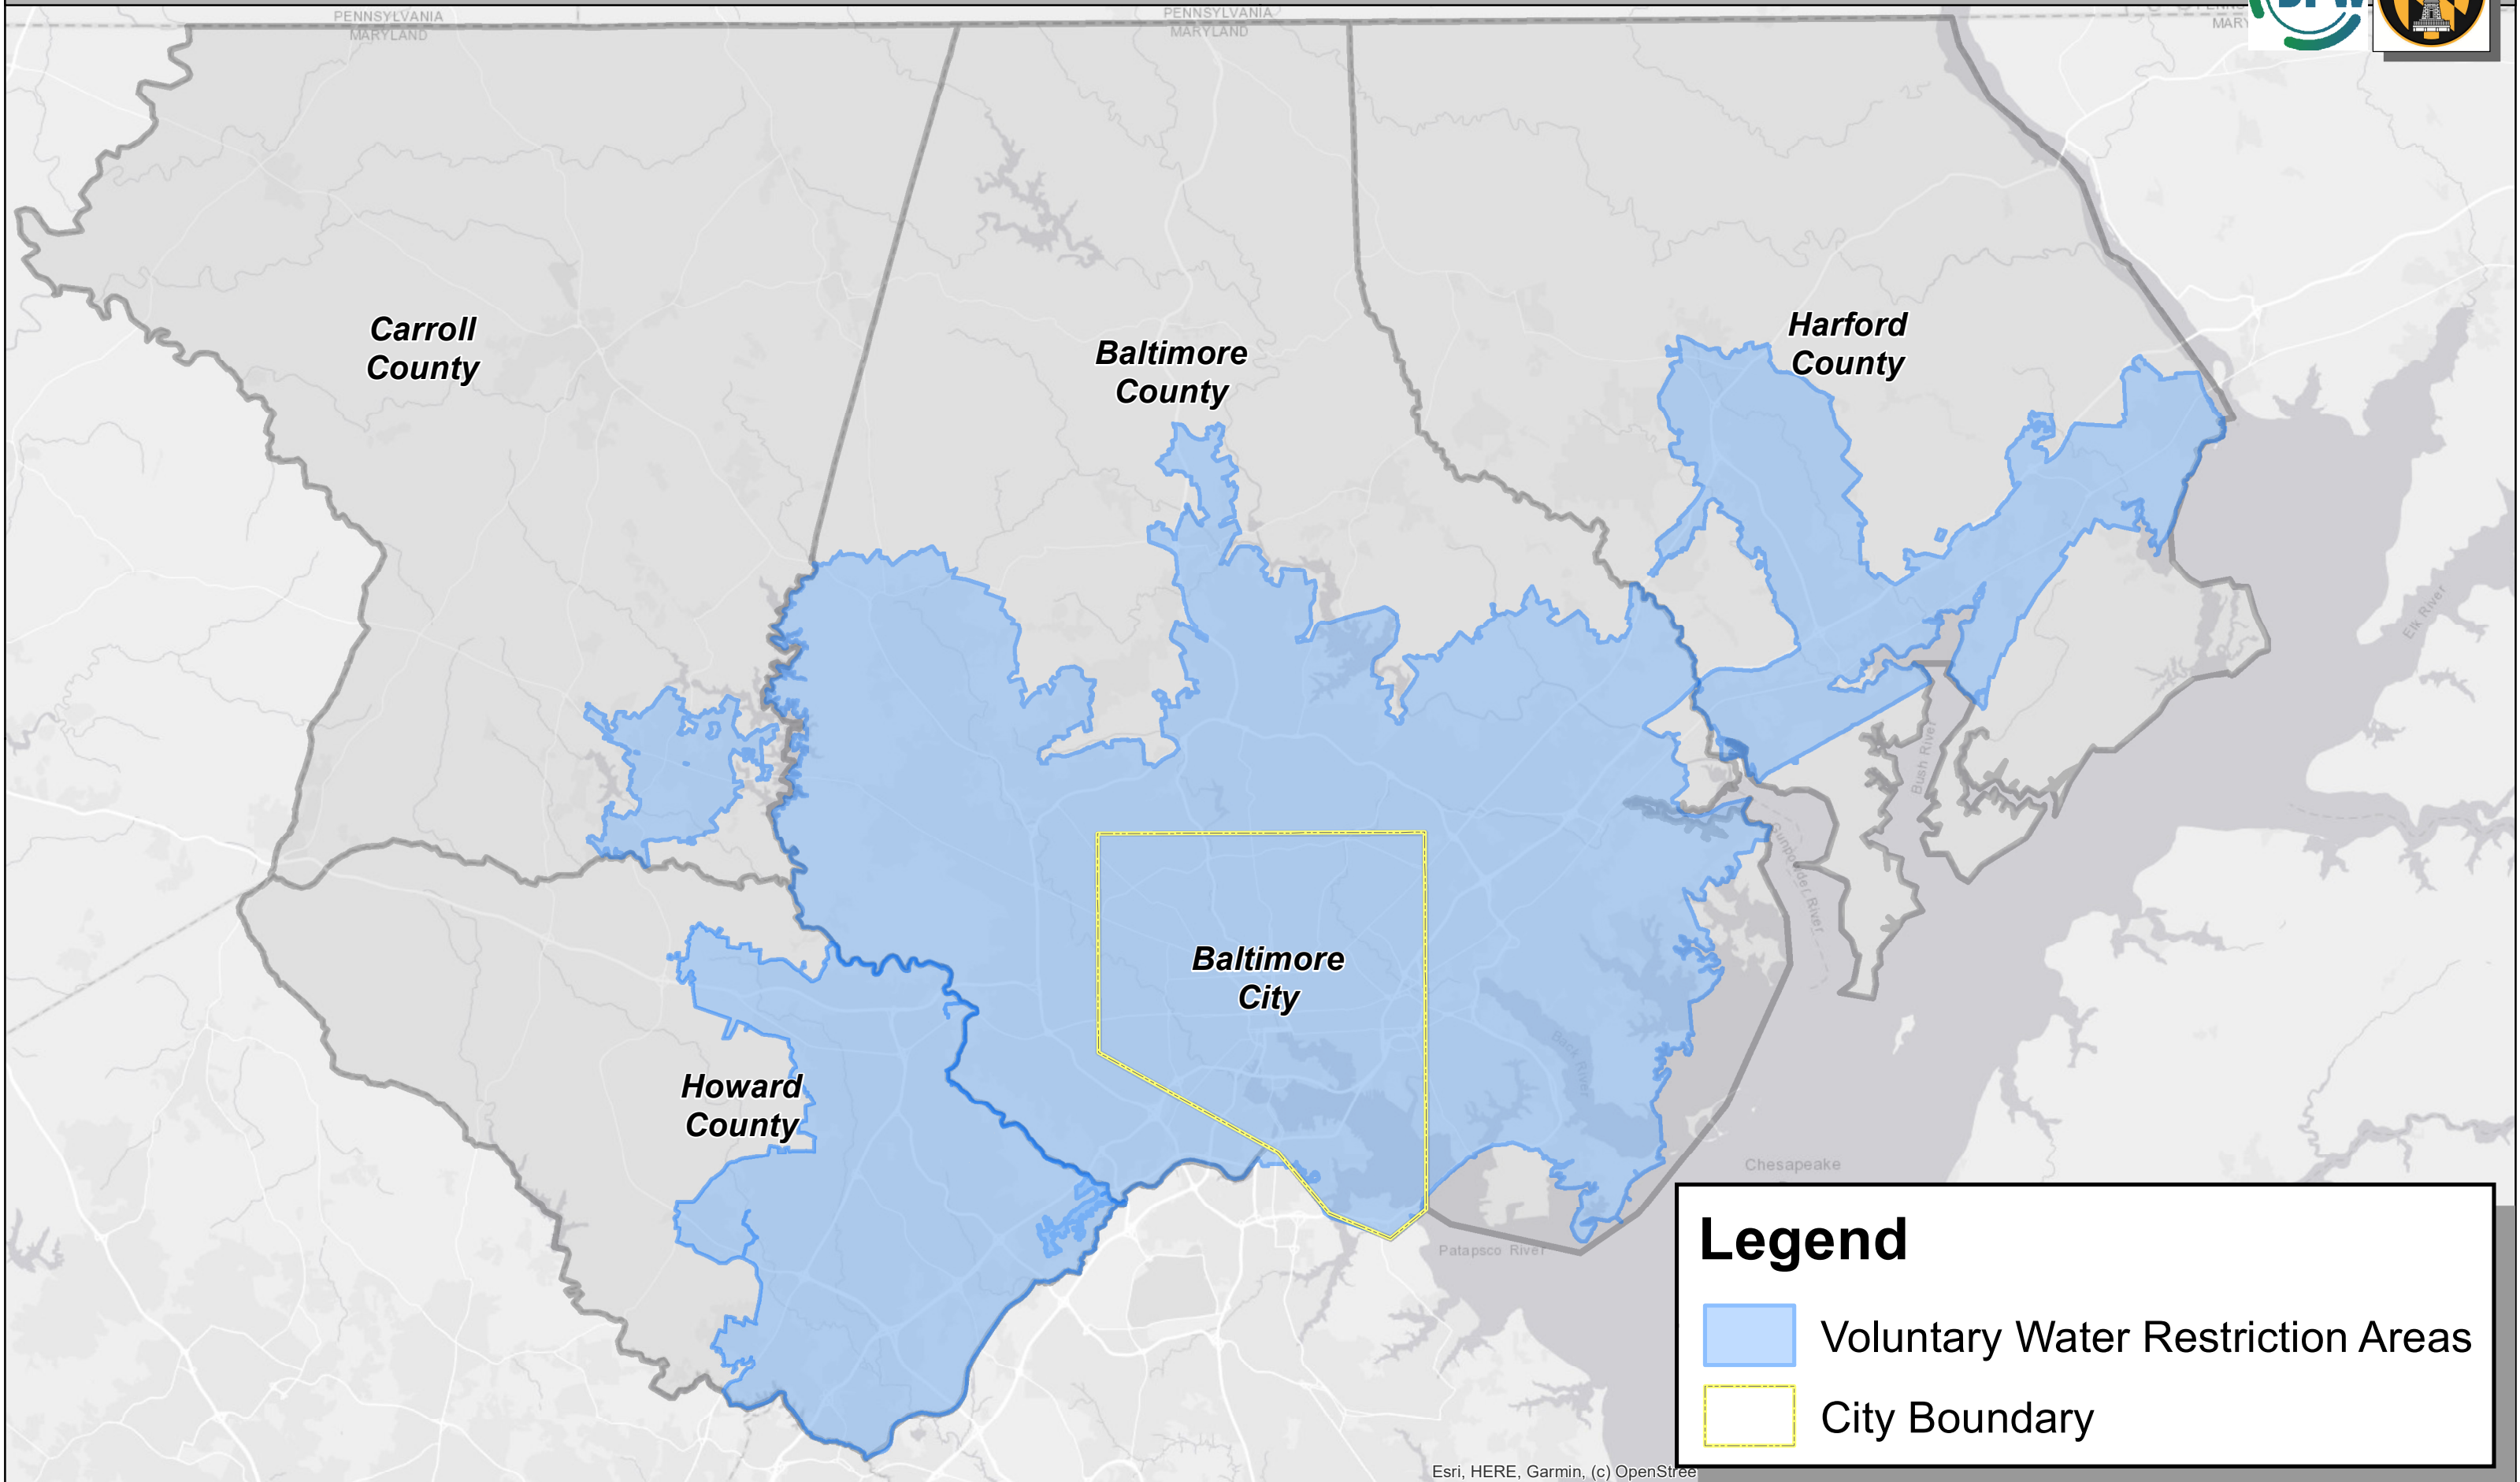

Voluntary Water Restriction Affected Areas

Legend

- Voluntary Water Restriction Areas
- City Boundary

Esri, HERE, Garmin, (c) OpenStreetMap contributors